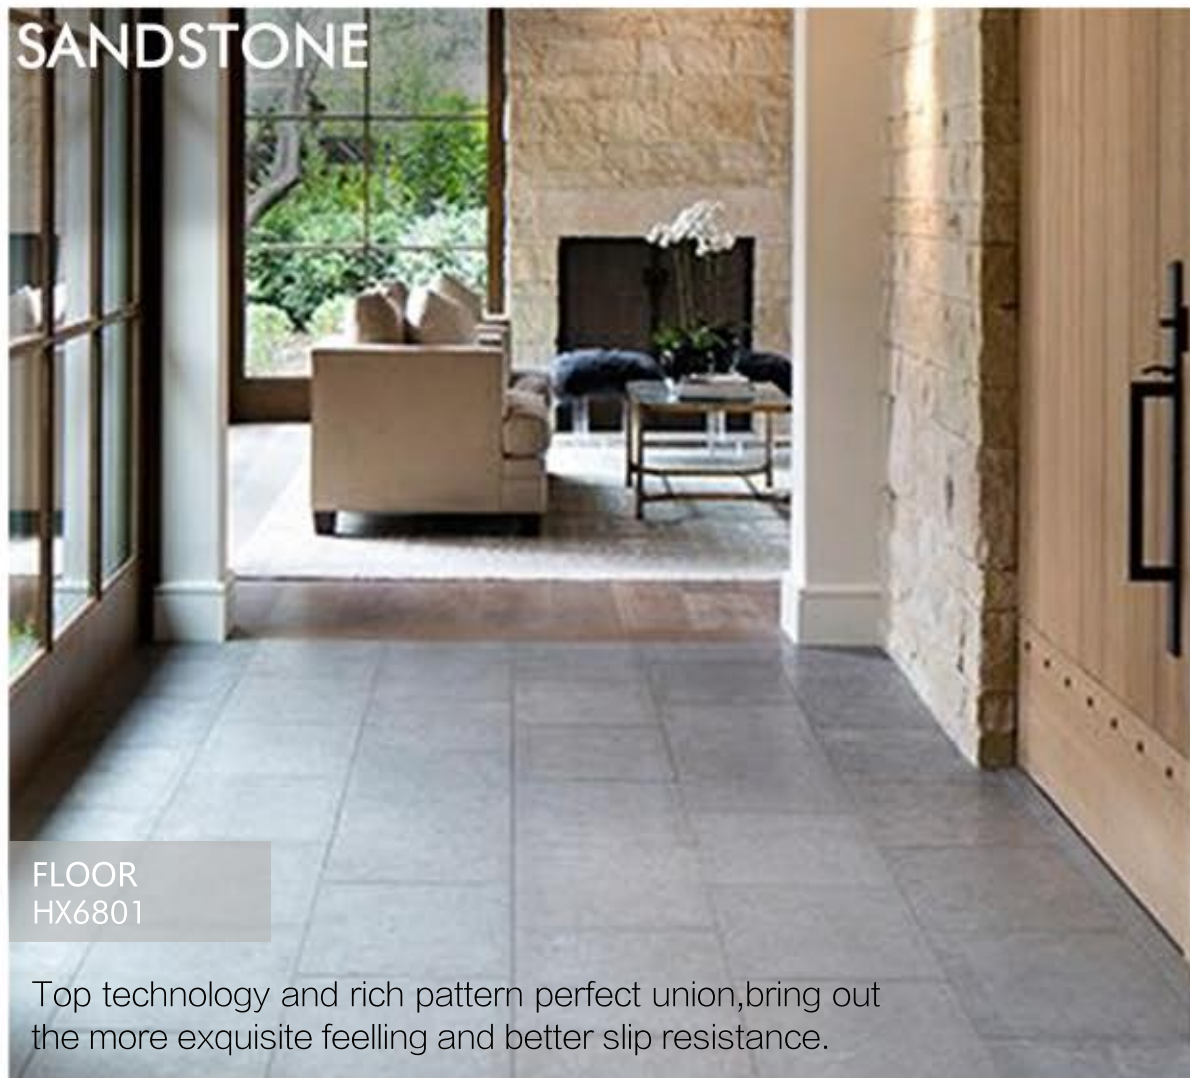

HJD6603M/U
Size:600*600mm

HJD6602M/U
Size:600*600mm

HJD6601M/U
Size:600*600mm

HJD6604M/U
Size:600*600mm

HJD6605M/U
Size:600*600mm

SANDSTONE

FLOOR
HX6801

Top technology and rich pattern perfect union, bring out the more exquisite feeling and better slip resistance.